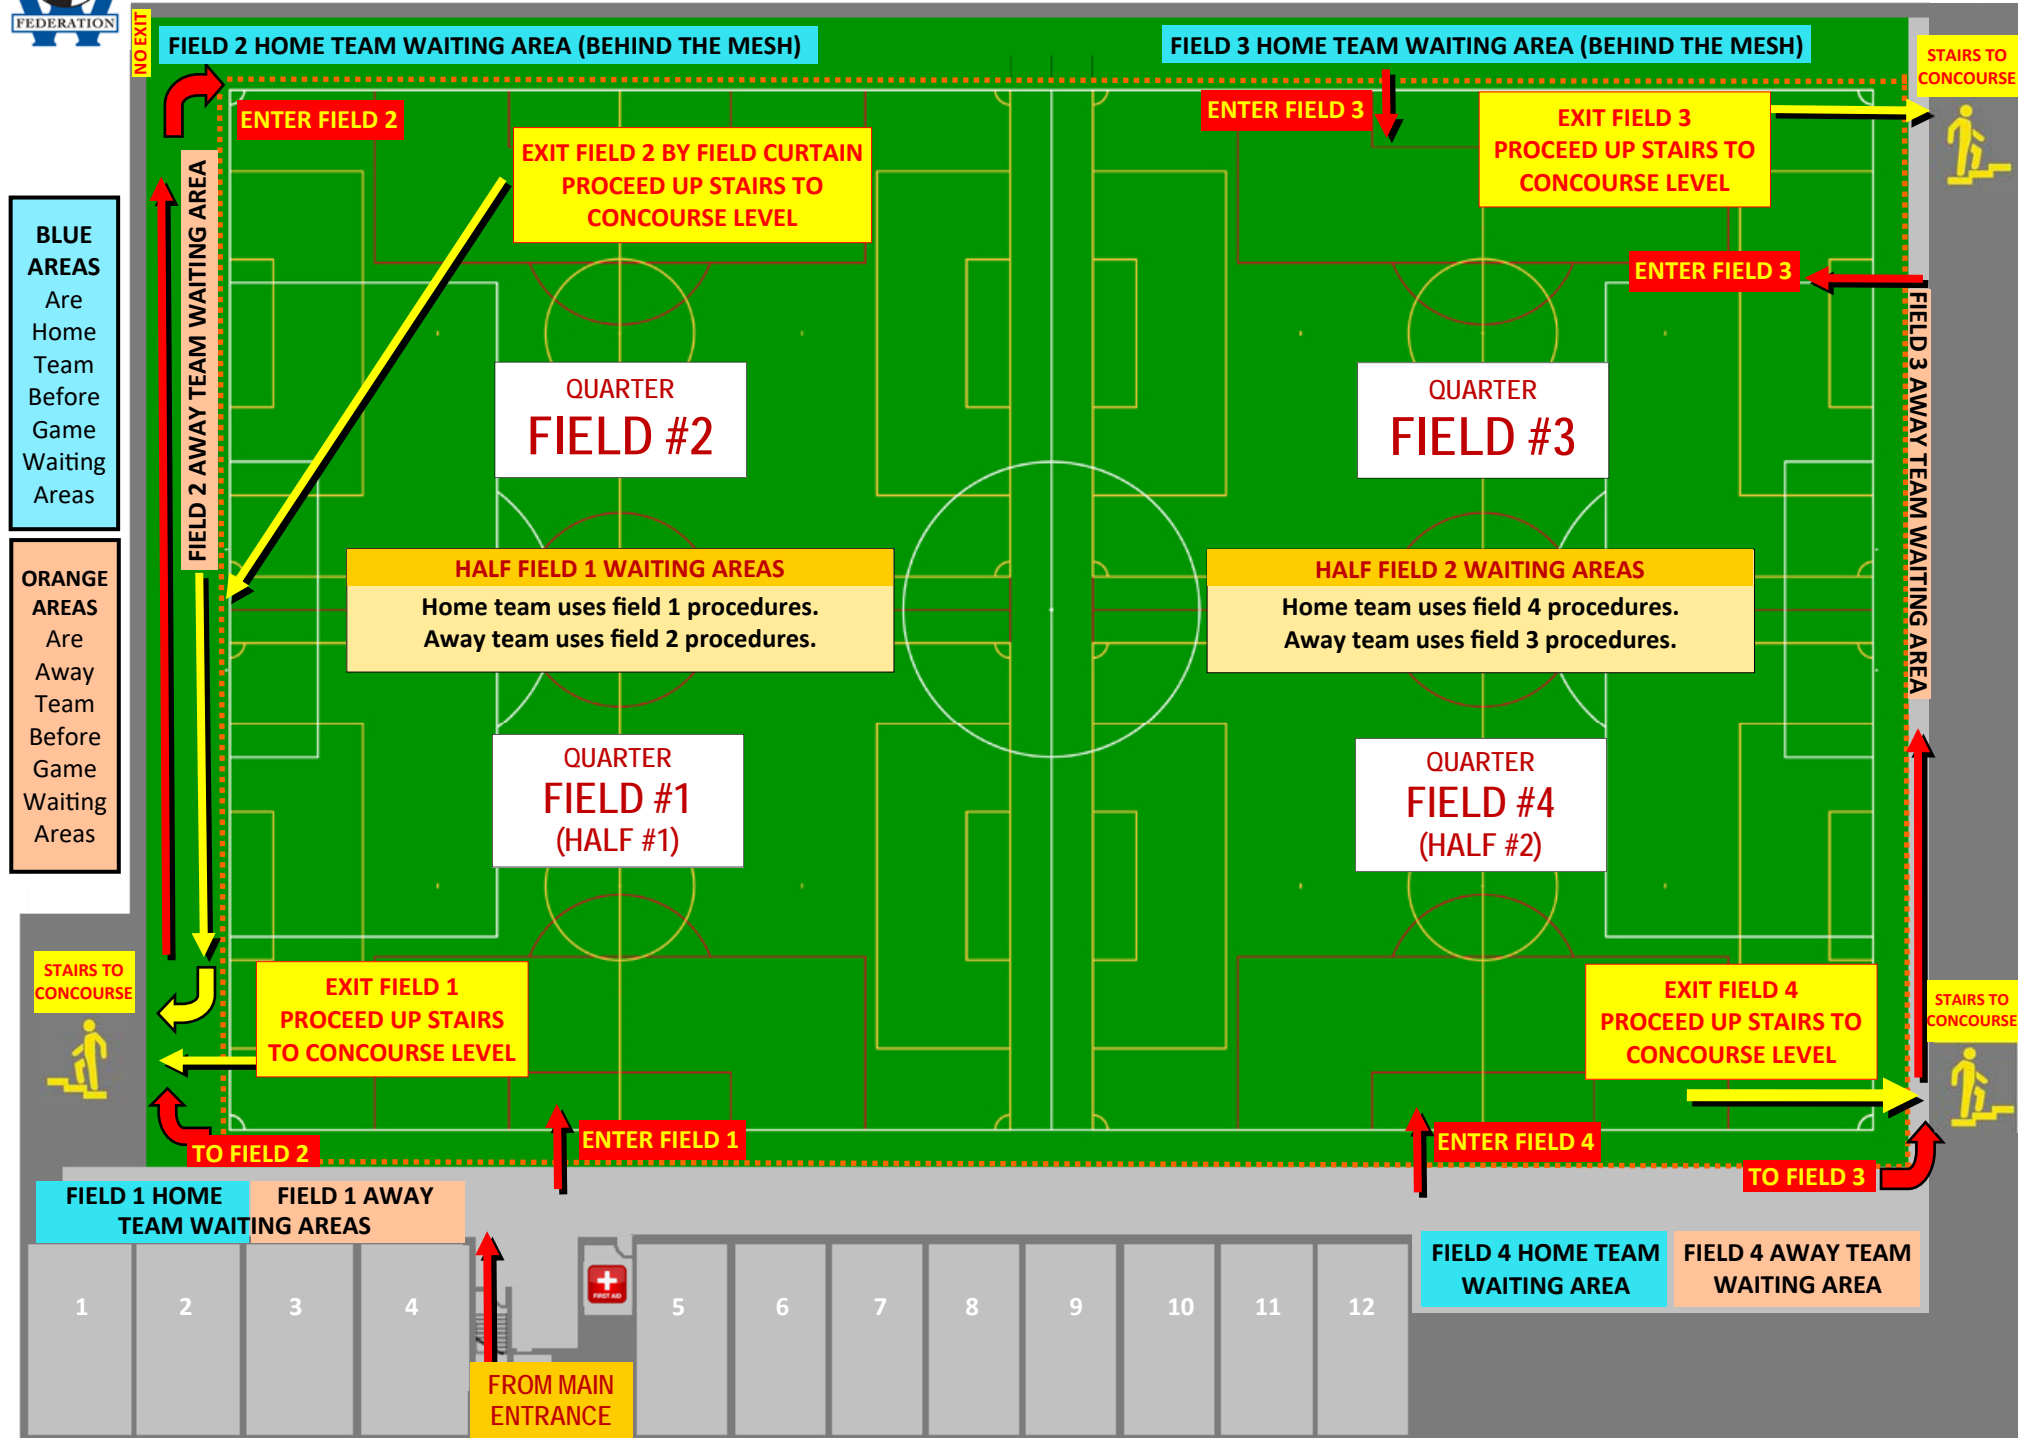

WSF SOCCER SOUTH FIELD LEVEL PROCEDURES

Location: 211 Chancellor Matheson Road (University of MB Campus)

WSF SOCCER NORTH FIELD LEVEL PROCEDURES

Location: 770 Leila Avenue (Garden City)