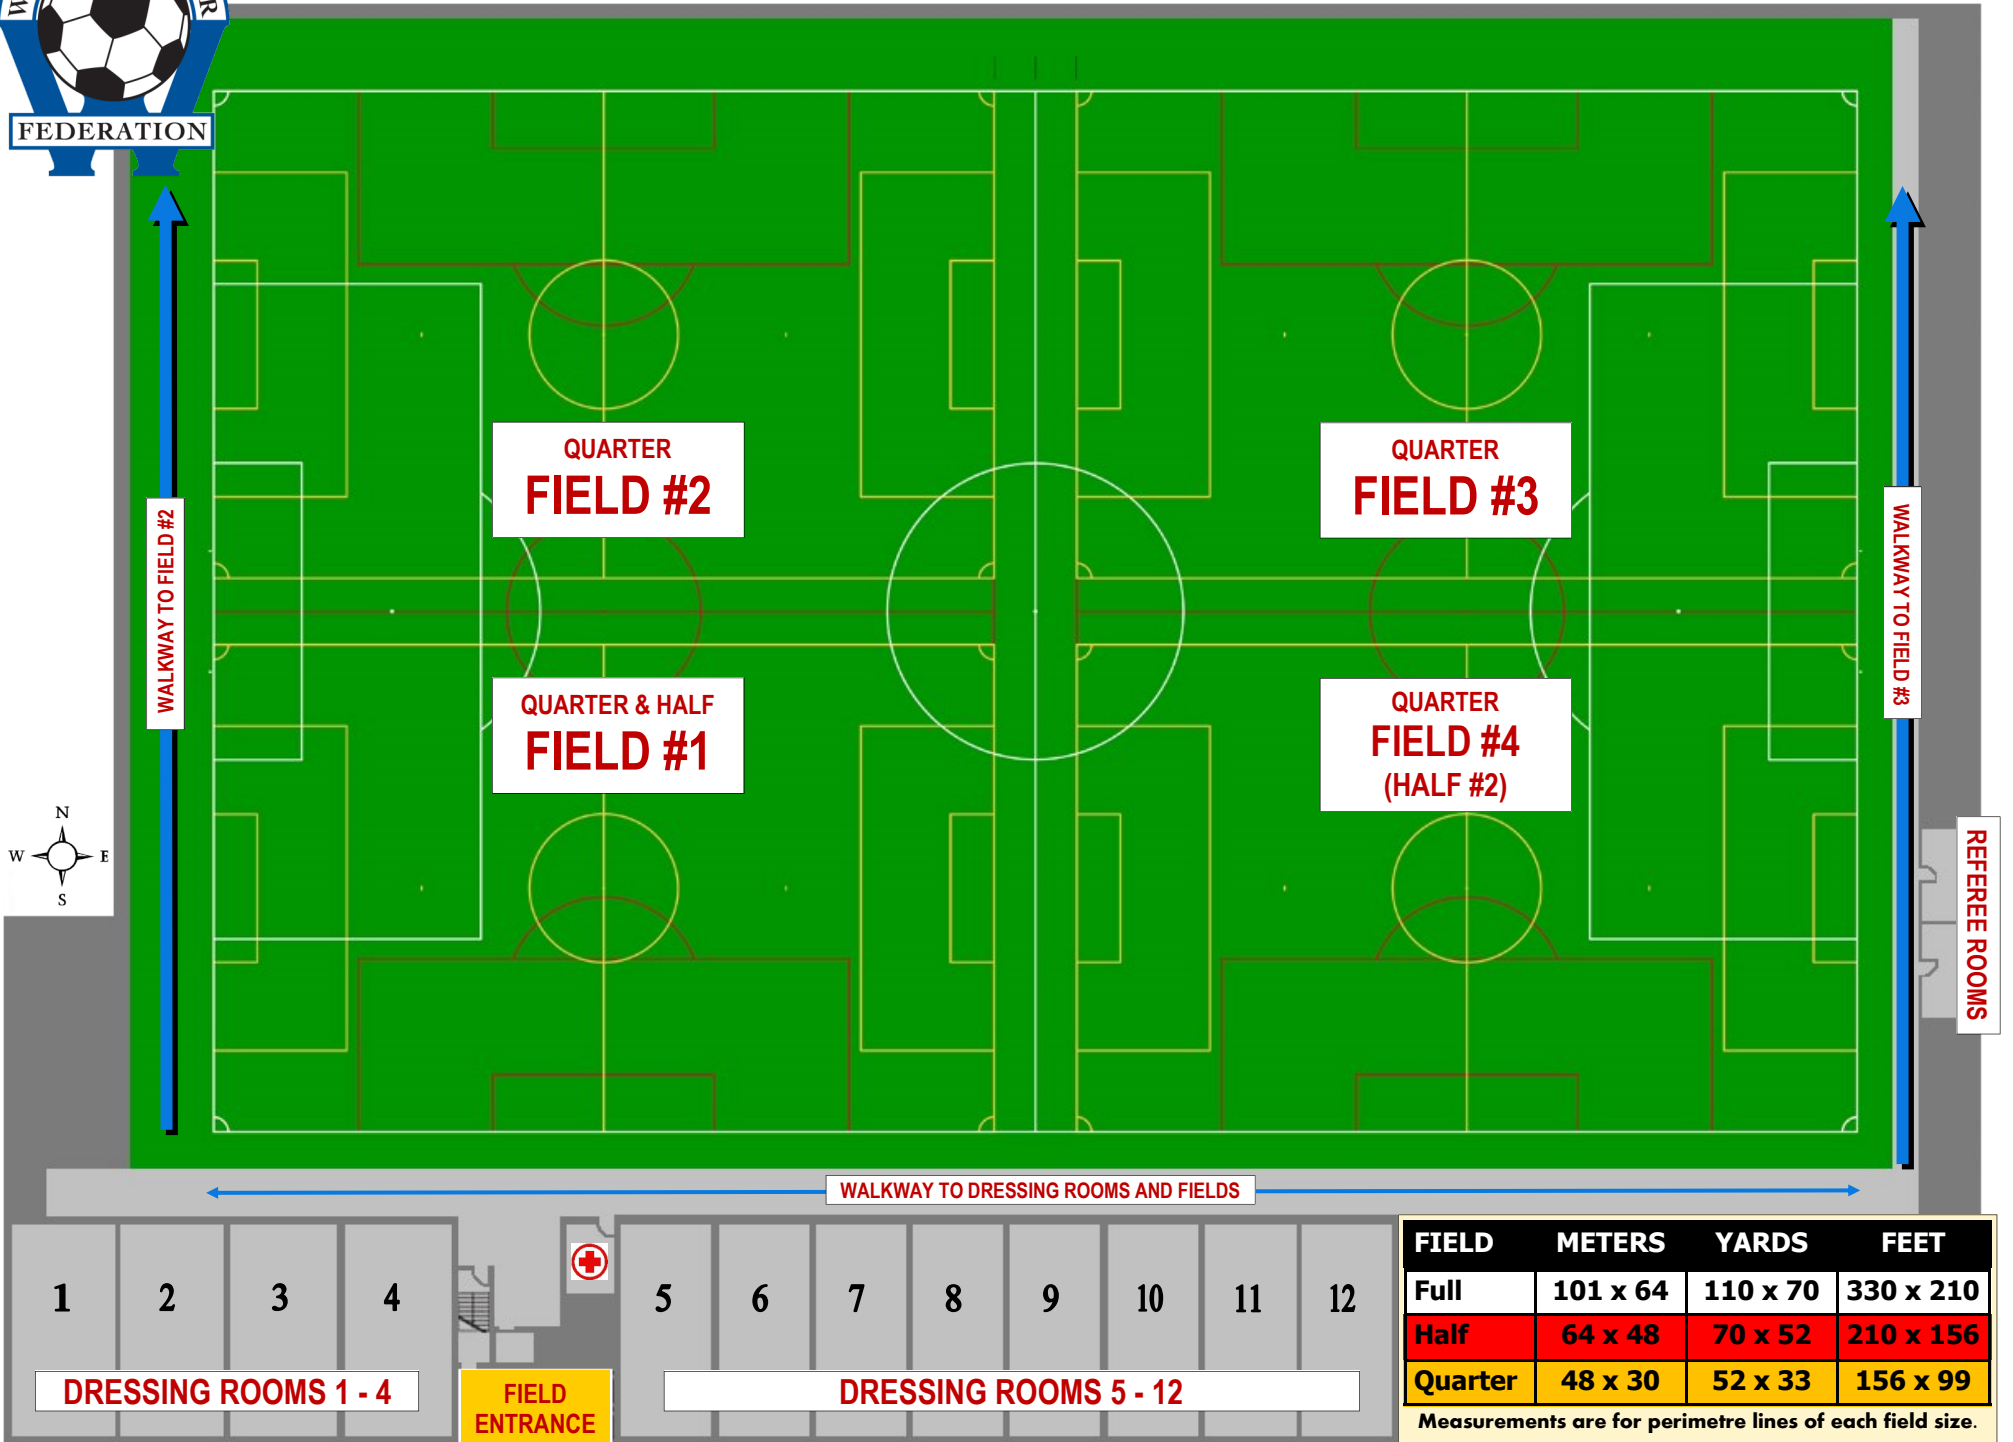

WSF SOCCER SOUTH FIELD LEVEL MAP

Location: 211 Chancellor Matheson Road
University of MB Campus

FIELD	METERS	YARDS	FEET
Full	101 x 64	110 x 70	330 x 210
Half	64 x 48	70 x 52	210 x 156
Quarter	48 x 30	52 x 33	156 x 99

Measurements are for perimeter lines of each field size.