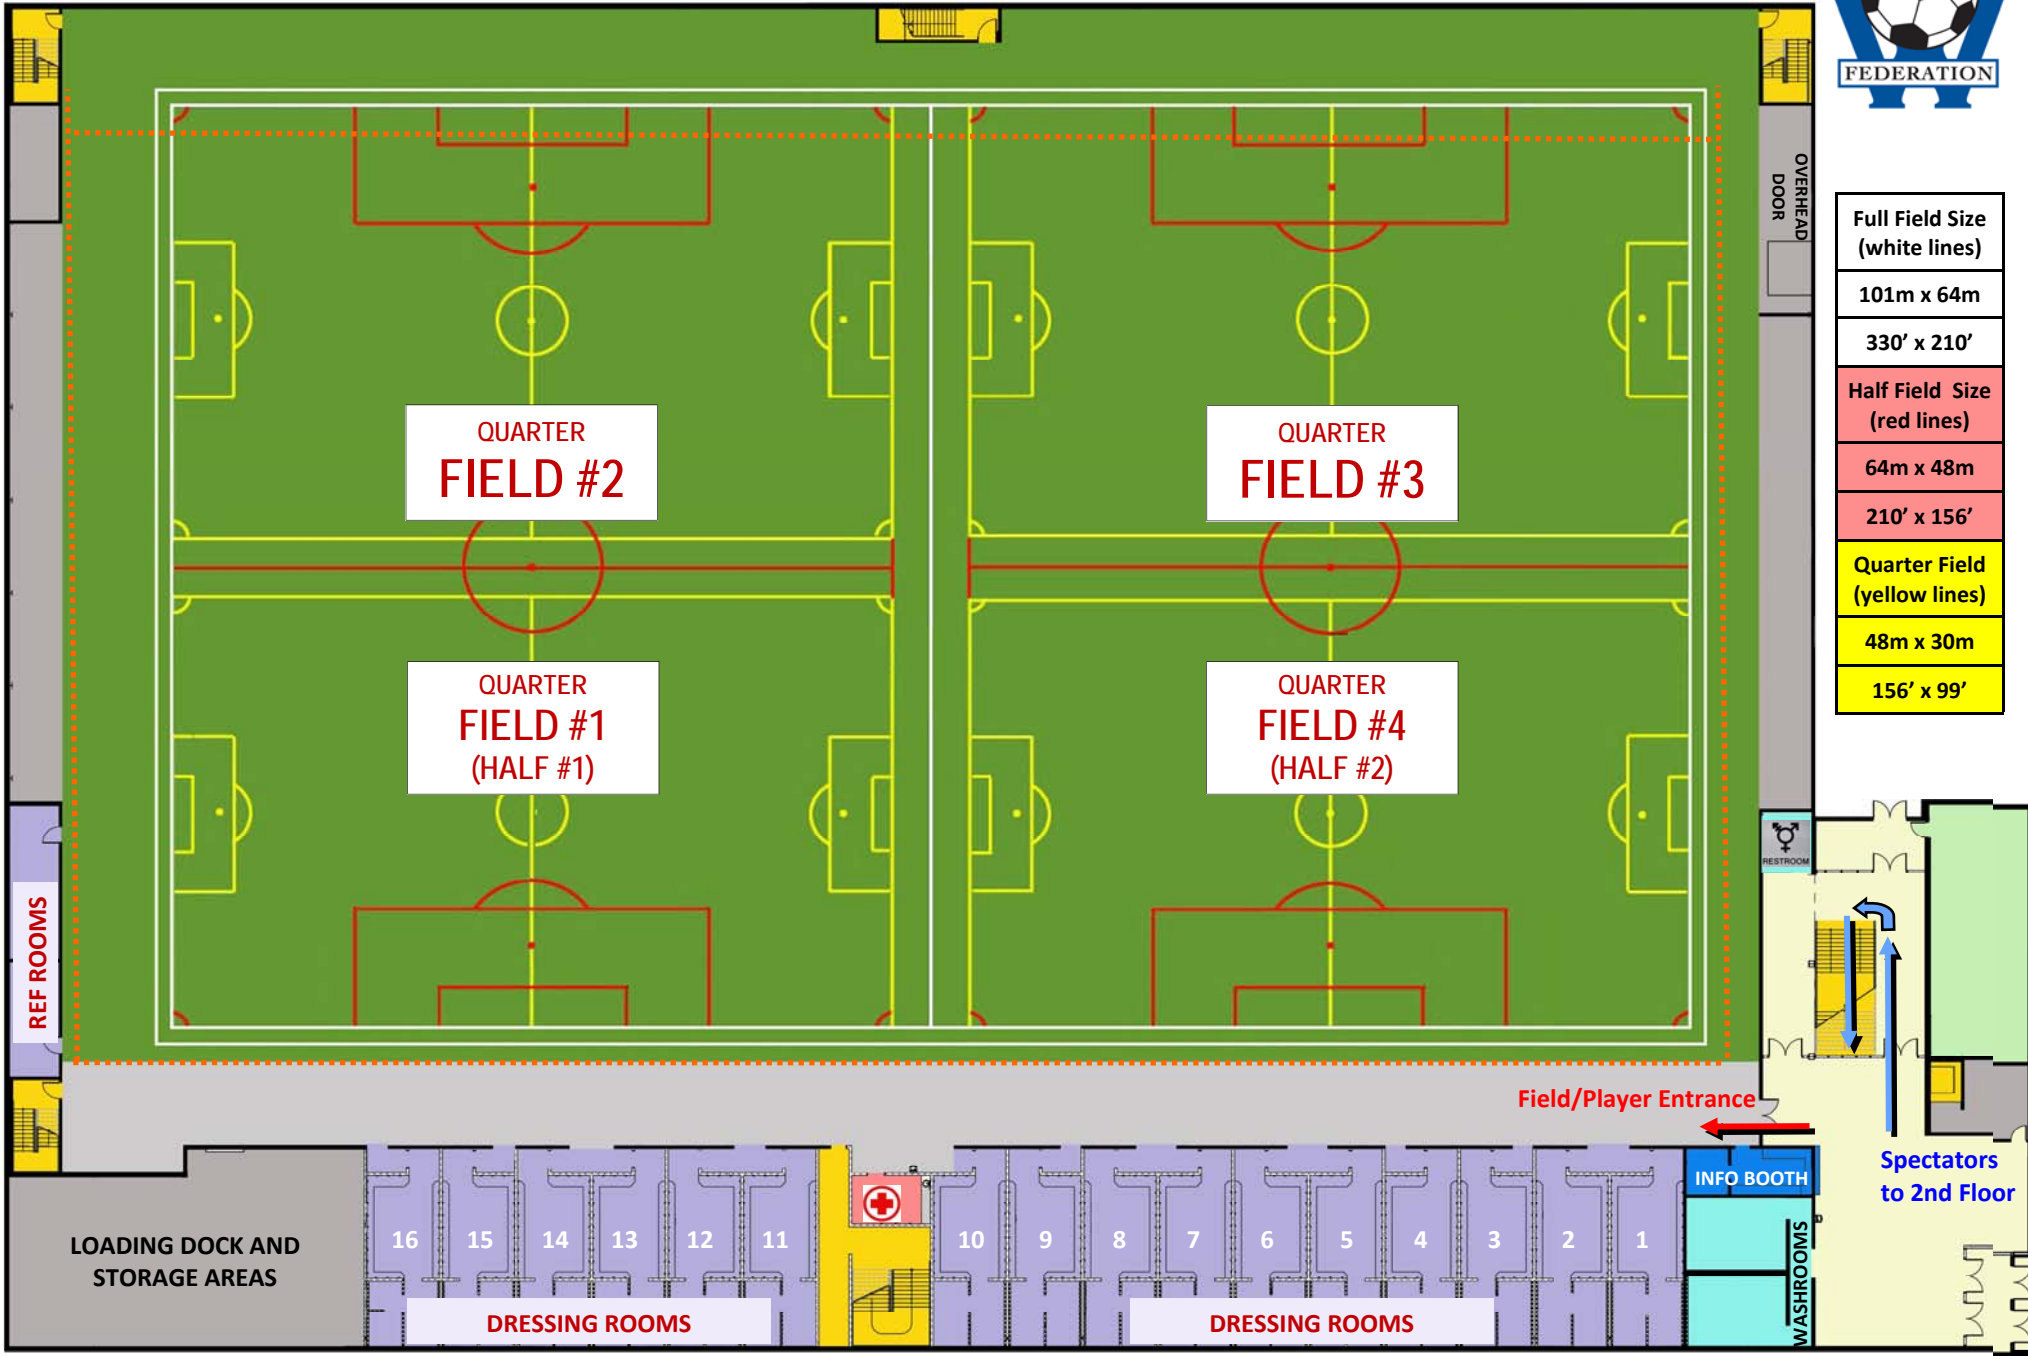

WSF SOCCER NORTH FIELD LEVEL

Location: 770 Leila Avenue, Winnipeg, MB

Full Field Size (white lines)
101m x 64m
330' x 210'
Half Field Size (red lines)
64m x 48m
210' x 156'
Quarter Field (yellow lines)
48m x 30m
156' x 99'