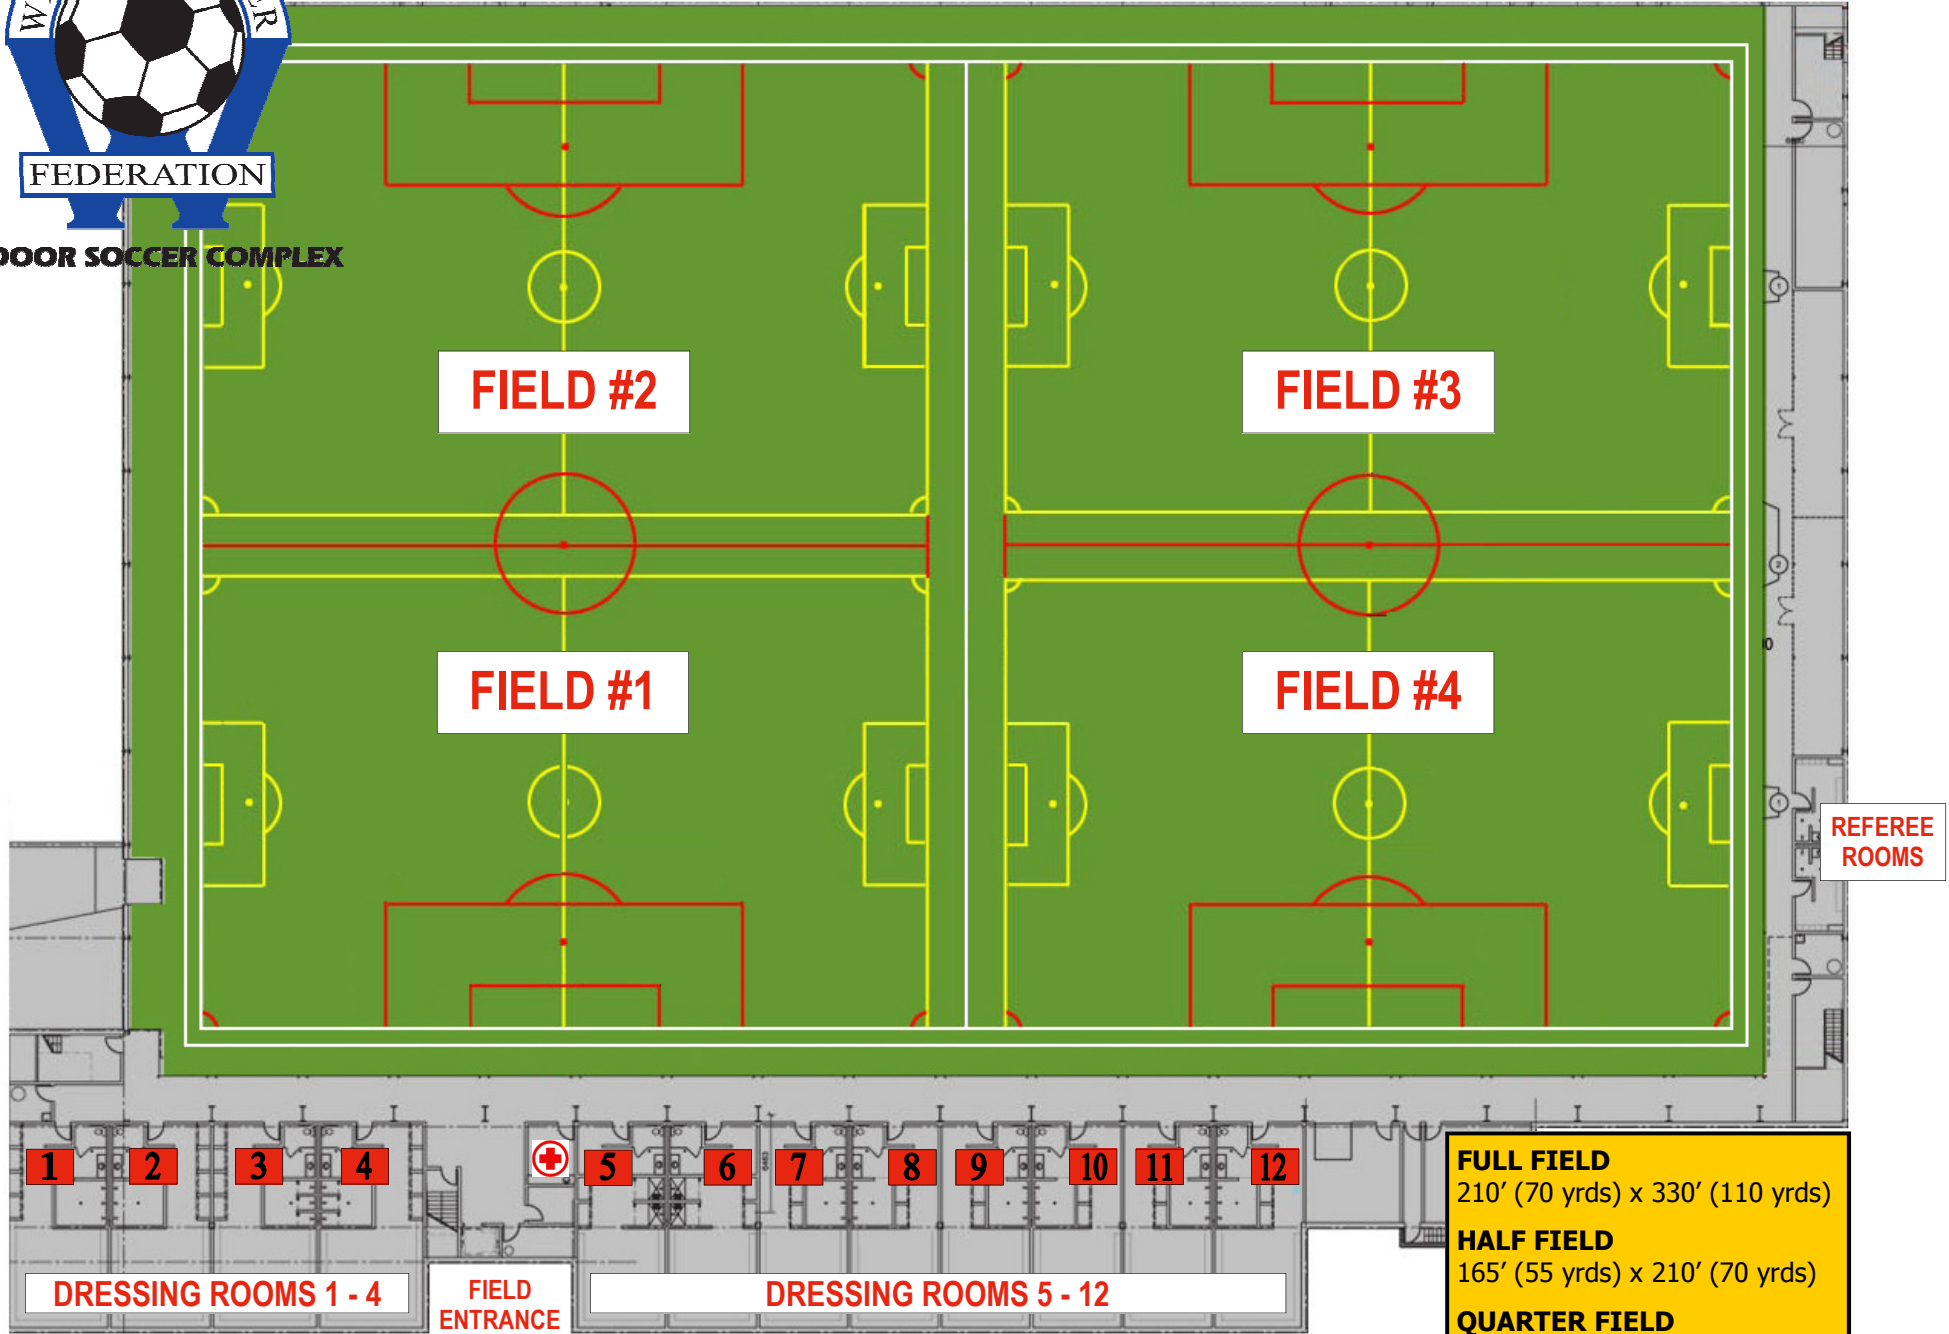

# INDOOR SOCCER COMPLEX FIELD LEVEL VIEW

INDOOR SOCCER COMPLEX

**FULL FIELD**  
210' (70 yds) x 330' (110 yds)  
**HALF FIELD**  
165' (55 yds) x 210' (70 yds)  
**QUARTER FIELD**  
105' (35 yds) x 165' (55 yds)